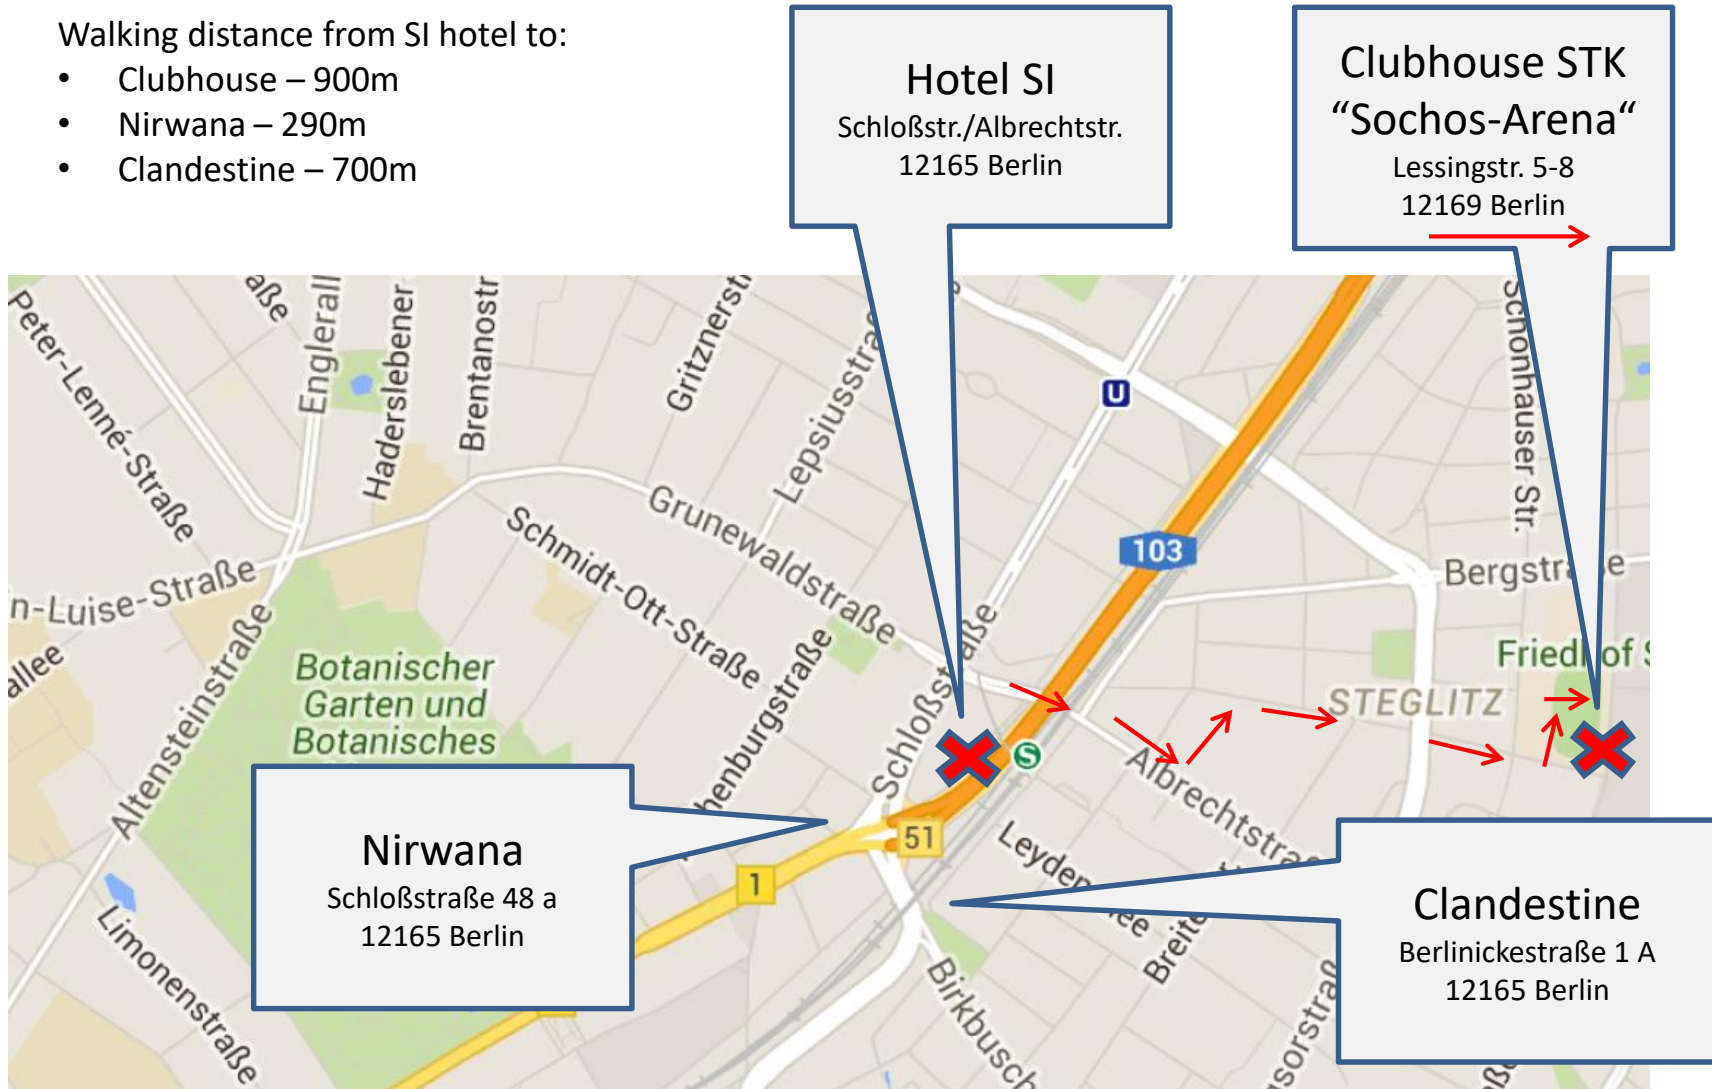

Cocktail Bar Clandestine

Matches (2x25min)

Saturday

08.06.2019

Hockey Matches, start 10:00 hrs

Sochos Arena/ STK

10:00 hrs	Ladies:	Berlin-London
11:00 hrs	Men:	Berlin-London
12:00 hrs	Ladies/Men	London/ Berlin – Ladies' Choice
		<u>break/ lunch</u>
14:00 hrs	Men:	London-Wellington
15:00 hrs	Ladies:	London/Berlin – Ladies Mix
16:00 hrs	Men:	Wellington-Berlin

Sunday

09.06.2019

10:00 hrs	Men:	London-Berlin
11:00 hrs	Ladies	London-Berlin
12:00 hrs	Men:	Wellington-London
		<u>break/ lunch</u>
14:00 hrs	Ladies:	Berlin/London – Ladies Mix
15:00 hrs	Men:	Berlin-Wellington
16:00 hrs	Ladies/Men	Berlin/ London – Ladies' Choice
17:00 hrs		Ceremony

Directions from Hotel SI to the Venues

Walking distance from SI hotel to:

- Clubhouse – 900m
- Nirwana – 290m
- Clandestine – 700m

<http://nirwana-restaurant.de/>

<http://www.clandestine-berlin.de/>

<http://www.si-hotel.com/>